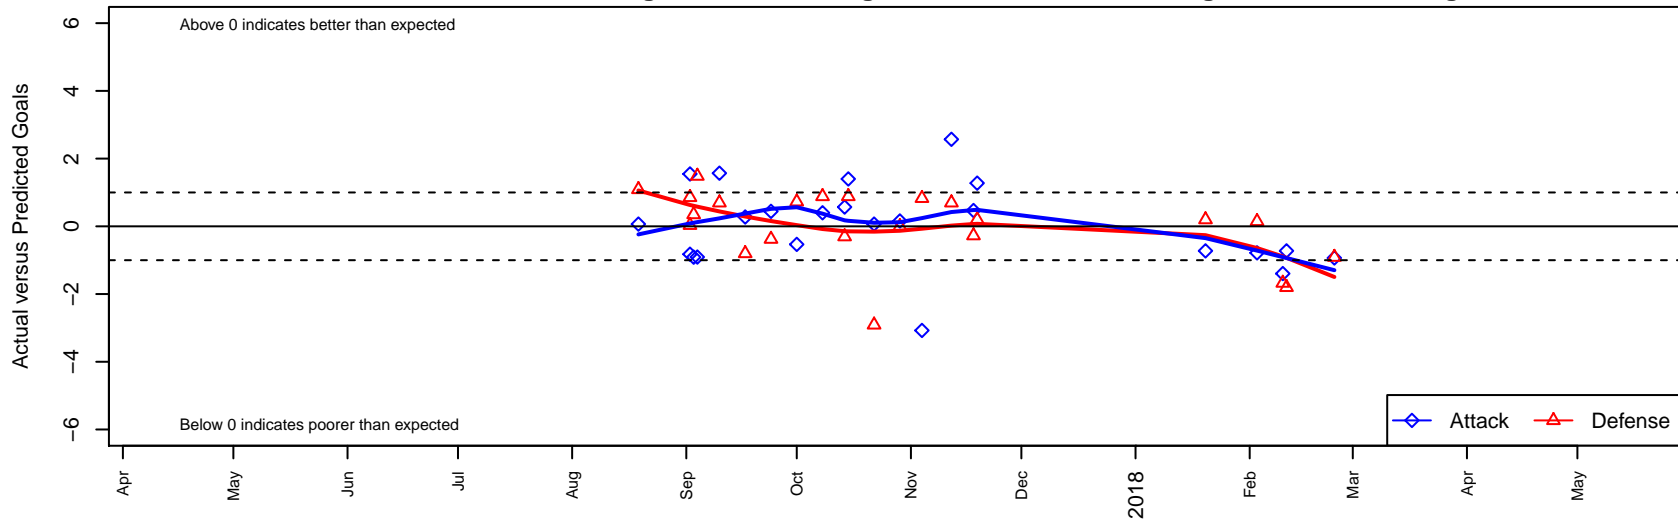

FC Edmonds Fury B00

FC Edmonds
 Edmonds, WA
 B00 total strength=1607
 attack=25.08 defense=10.73
 fall league = PSPL Classic West U18

alt names used:
 FC Edmonds B00
 FC EDMONDS B00 (WA)
 FC Edmonds Fury
 FC Edmonds B00

Venues played:
 2017 PSPL Classic West U18
 2017 Labor Day Cup BU18
 2017 WA Cup Silver U18
 2017 PSPL Win HS Classic 1 – West U18

FC Edmonds Fury B00
 Dots are actual minus expected GF (blue circles) and GA (red triangles).
 Blue line is smoothed change in attack strength. Red is smoothed change in defense strength.

**attack and defense variance (black dot)
relative to other teams
and top 10 in region**

**attack and defense rating
relative to others at age
and all opponents in last 13 months**

Performance relative to 13 month average