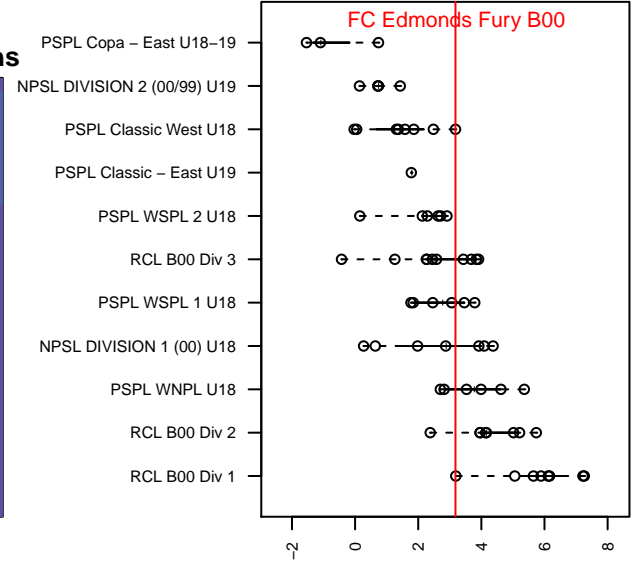

FC Edmonds Fury B00

FC Edmonds
 Edmonds, WA
 B00 total strength=1607
 attack=25.08 defense=10.73
 fall league = PSPL Classic West U18

alt names used:
 FC Edmonds B00
 FC EDMONDS B00 (WA)
 FC Edmonds Fury
 FC Edmonds B00

Venues played:
 2017 PSPL Classic West U18
 2017 Labor Day Cup BU18
 2017 WA Cup Silver U18
 2017 PSPL Win HS Classic 1 – West U18

FC Edmonds Fury B00
 Dots are actual minus expected GF (blue circles) and GA (red triangles).
 Blue line is smoothed change in attack strength. Red is smoothed change in defense strength.

**attack and defense variance (black dot)
relative to other teams
and top 10 in region**

**attack and defense rating
relative to others at age
and all opponents in last 13 months**

Performance relative to 13 month average